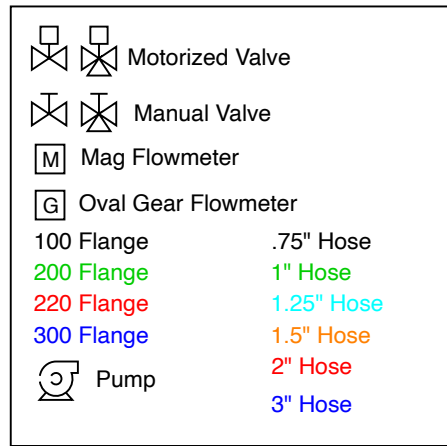

Drone 3 Input Single Stack Plumbing Diagram V2

Diagram DR-3

Mixmate components are marked with the dashed box.